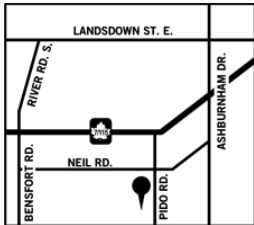

Your School's Showroom

Peterborough Showroom
347 Pido Road, Unit 23 & 24

Hours of Operation*

* PLEASE CHECK OUR WEBSITE FOR
UPDATED STORE HOURS. STORE HOURS
CHANGE BASED ON SEASON.

Other Shopping Options

Shop Online
www.mccarthyuniforms.ca